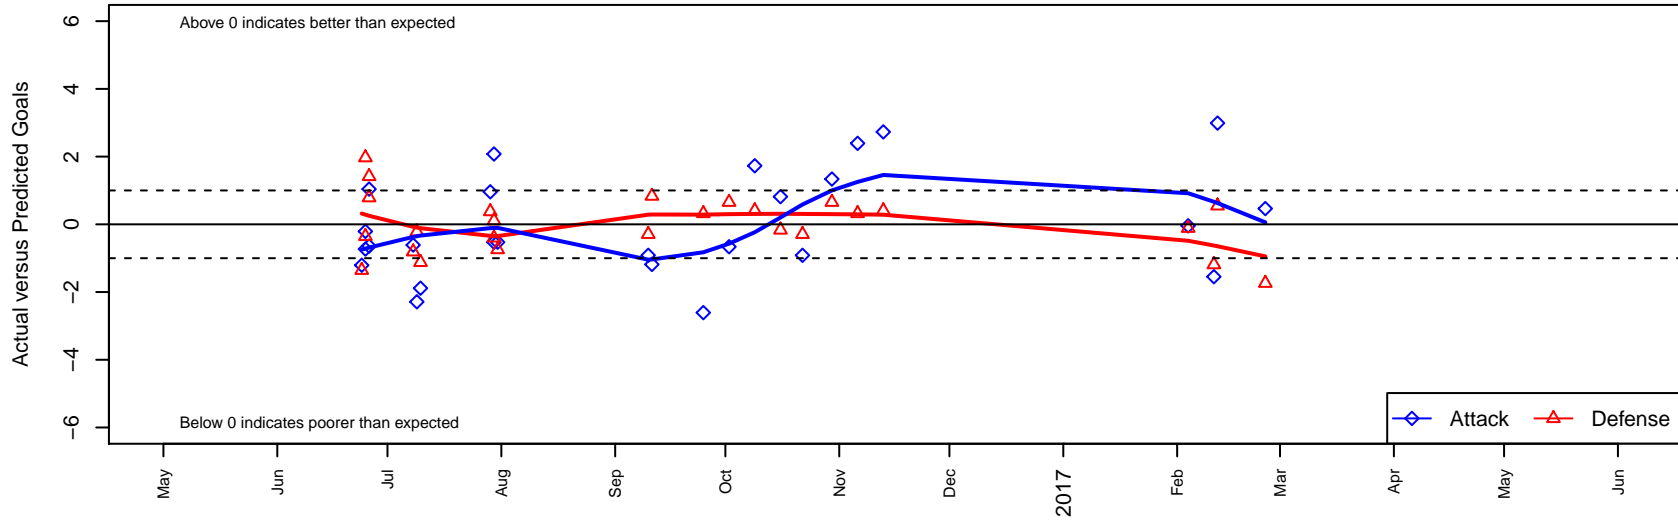

# NK Inferno B98

North Kitsap SC  
 Poulsbo, WA  
 B98 total strength=1822  
 attack=41.42 defense=28.73  
 fall league = PSPL WSPL 2 U19

alt names used:  
 NK INFERNO 98  
 NORTH KITSAPNK INFERNO  
 NORTH KITSAP SC NK INFERNO (WA)  
 NK Inferno  
 NORTH KITSAP SC NK INFERNO (WA)

Venues played:  
 2016 Clash At the Border Div 1 Gold/Silver/Bro  
 2016 Nike Crossfire Challenge Gold Group U19  
 2016 Mt Hood Challenge U17-U19 Premier  
 2016 PSPL WSPL 2 U19  
 2016 WA Cup HS Gold U19

**NK Inferno B98**  
 Dots are actual minus expected GF (blue circles) and GA (red triangles).  
 Blue line is smoothed change in attack strength. Red is smoothed change in defense strength.

**attack and defense variance (black dot)  
relative to other teams  
and top 10 in region**