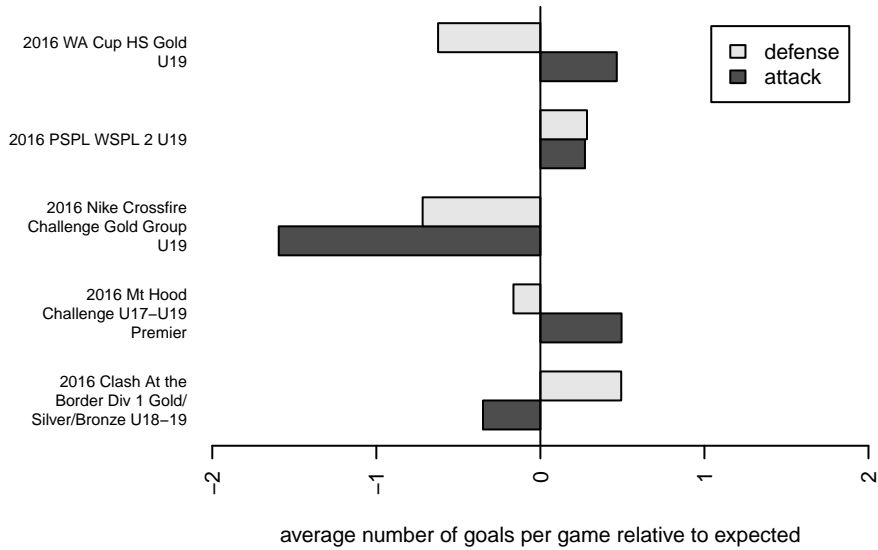

Performance relative to 13 month average