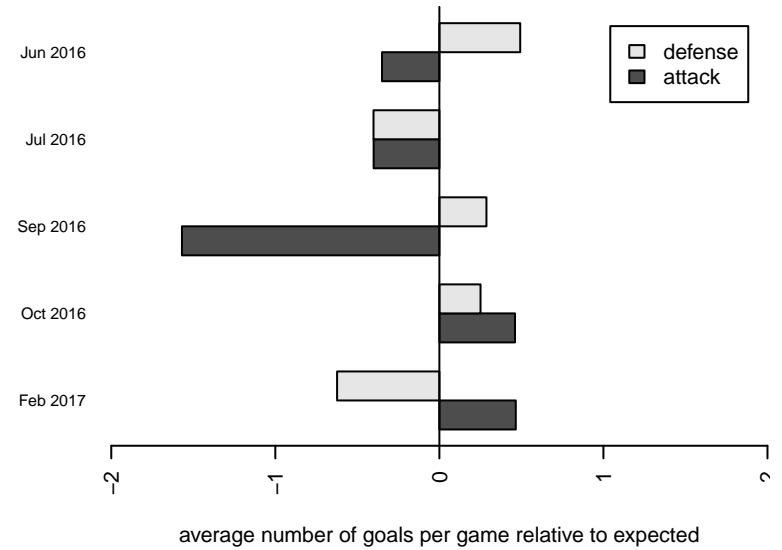

Performance relative to 13 month average