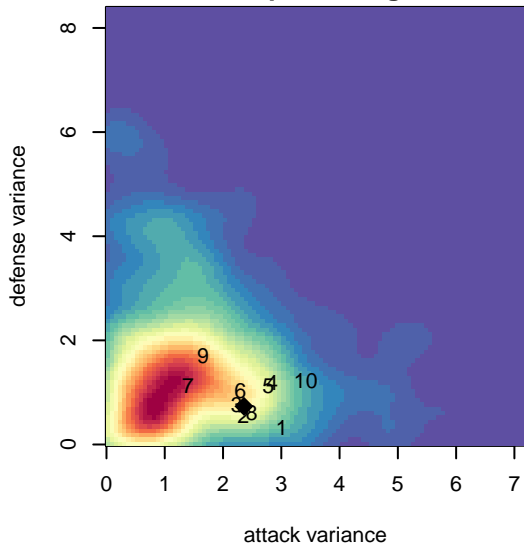

# NK Inferno B98

North Kitsap SC  
 Poulsbo, WA  
 B98 total strength=1822  
 attack=41.42 defense=28.73  
 fall league = PSPL WSPL 2 U19

alt names used:  
 NK INFERNO 98  
 NORTH KITSAPNK INFERNO  
 NORTH KITSAP SC NK INFERNO (WA)  
 NK Inferno  
 NORTH KITSAP SC NK INFERNO (WA)

**NK Inferno B98**  
 Dots are actual minus expected GF (blue circles) and GA (red triangles).  
 Blue line is smoothed change in attack strength. Red is smoothed change in defense strength.

**attack and defense variance (black dot)  
relative to other teams  
and top 10 in region**