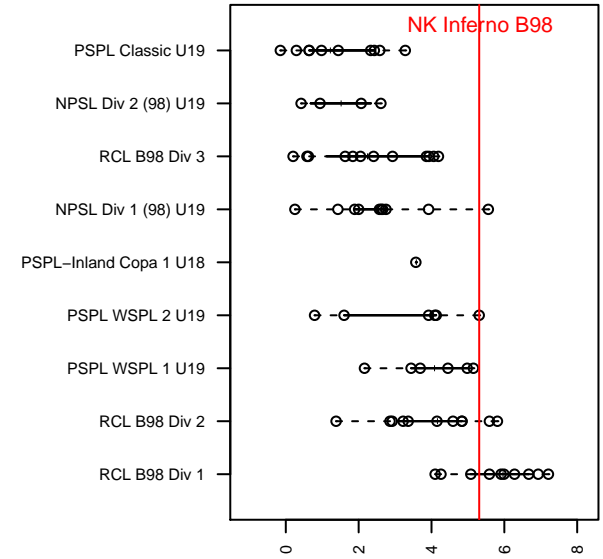

**attack and defense rating
relative to others at age
and all opponents in last 13 months**